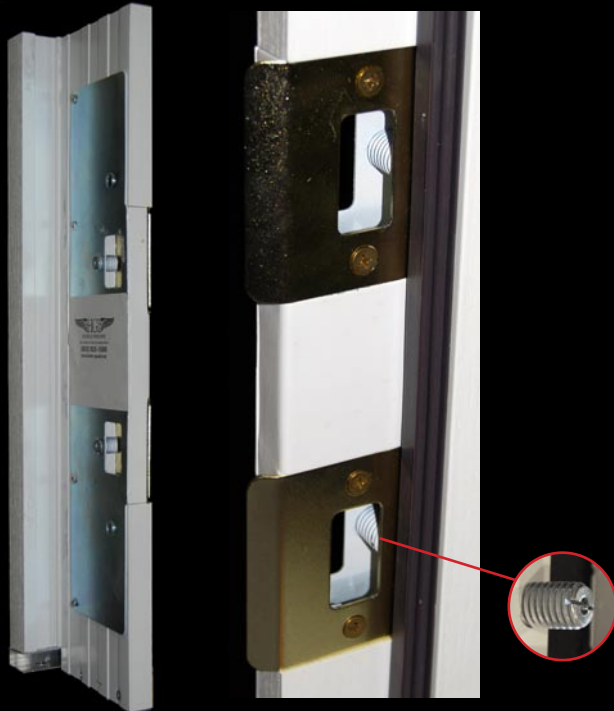

## BURGLAR GUARD

The Burglar Guard is an innovative HGI exclusive feature that transforms a standard wood door jamb into a high security entryway. The Burglar Guard replaces the entire strike portion of the jamb with two walls of heavy steel for the ultimate protection against forced entry. The Burglar Guard also has two 2-way jamb adjusters to create the perfect margin between the door and the jamb which are accessible simply by removing the strike plates. The strike plates are also adjustable in and out to offer the correct point of insertion for both the deadbolt and the latch. Beat your competition to the sale with the Burglar Guard... another exclusive feature of the Home Guard Entry Door Systems.

- 2-Way Jamb Adjuster
- Adjusts latch for both deadbolt & strike
- Allows for perfect weatherstrip compression
- Allows door to close and latch at exactly the right point
- Virtually eliminates kick-in
- Available on single doors only

## SECURITY COLLAR

*HGI's Steel Security Storm Door Collar provides unparalleled security by preventing access to the deadbolt.*

- Attaches under deadbolt
- No additional assembly required
- Fits all residential deadbolts
- Closes against entry door to prevent the operation of deadbolt
- Great for multi-family
- Fire code compliant
- Allows egress without key